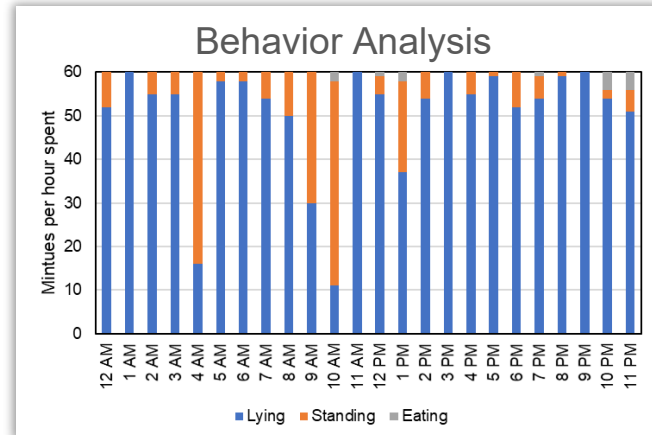

FARRPRO Sentry Ear Tag

Behavior and Environment Monitor for Individual Animals

Ear Tag for Behavior and Environment Monitor in Individual Animals

- ✓ Detect Basic Behaviors
- ✓ Monitor Body and Ambient Reference Temperatures

FEATURES

- Detects when an animal is standing, lying, or eating
- Data stored on FarrPro's Sentry app or remotely on a cloud server for access wherever you are
- Opportunity for predictive analysis and algorithms
- 1-year battery life
- Durable & bio-compatible plastic housing

SPECIFICATIONS

Sentry Ear Tag	Details
Dimensions	1in x 2in x 0.4in
Weight	<0.6oz
Wireless Connectivity	BLE (Gateway or Sentry App)
Battery	1x CR2032 coin cell battery (1-year battery life)
Operating Temperature	-22°F to +131°F