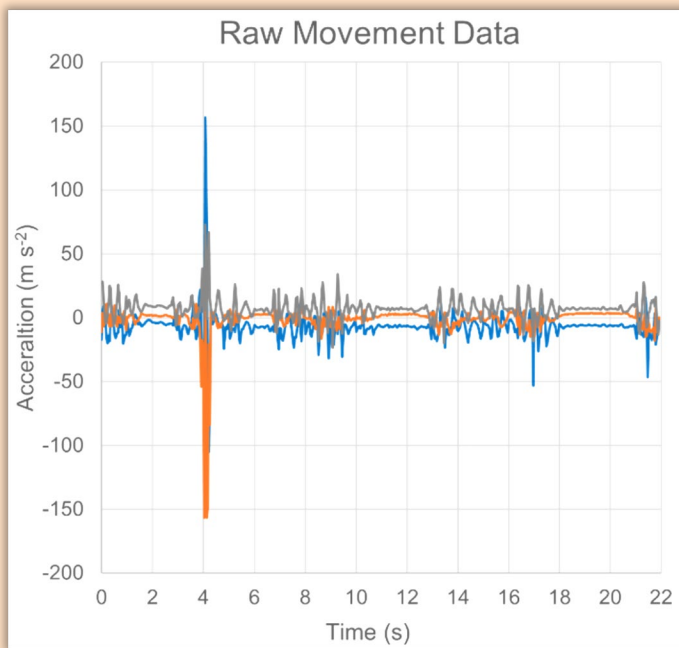

FARRPRO Sentry Ear Tag

Behavior and Environment Monitor for Individual Animals

Ear Tag for Behavior and Environment Monitor in Individual Animals

- ✓ Detect Basic Behaviors
- ✓ Monitor Body and Ambient Reference Temperatures

FEATURES

- Detects when an animal is standing, lying, or eating
- Data stored on FarrPro's Sentry app or remotely on a cloud server for access wherever you are
- Opportunity for predictive analysis and algorithms
- 1-year battery life
- Durable & bio-compatible plastic housing

SPECIFICATIONS

Sentry Ear Tag	Details
Dimensions	1in x 2in x 0.4in
Weight	<0.6oz
Wireless Connectivity	BLE (Gateway or Sentry App)
Battery	1x CR2032 coin cell battery (1-year battery life)
Operating Temperature	-22°F to +131°F