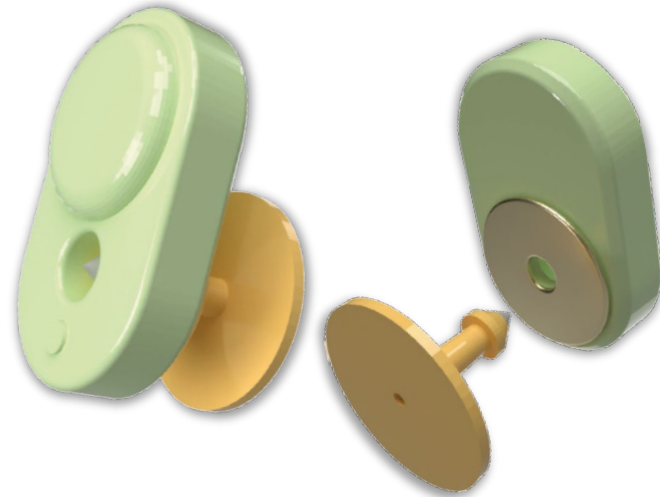

FARRPRO Sentry Ear Tag

Behavior and Environment Monitor for Individual Animals

Ear Tag for Behavior and Environment Monitor in Individual Animals

- ✓ Detect Basic Behaviors
- ✓ Monitor Body and Ambient Reference Temperatures

FEATURES

- Detects when an animal is standing, lying, or eating
- Data stored on FarrPro's Sentry app or remotely on a cloud server for access wherever you are
- Opportunity for predictive analysis and algorithms
- 1-year battery life
- Durable & bio-compatible plastic housing

SPECIFICATIONS

Sentry Ear Tag	Details
Dimensions	1in x 2in x 0.4in
Weight	<0.6oz
Wireless Connectivity	BLE (Gateway or Sentry App)
Battery	1x CR2032 coin cell battery (1-year battery life)
Operating Temperature	-22°F to +131°F