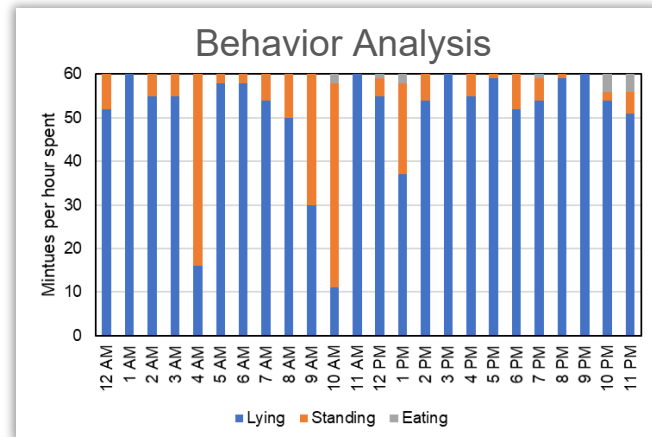

FARRPRO Sentry Tracker

Behavior and Environment Monitor for Individual Animals

Ear Tag for Behavior and Environment Monitor in Individual Animals

- ✓ Detect Basic Behaviors
- ✓ Monitor Body and Ambient Reference Temperatures

FEATURES

- Detects when an animal is standing, lying, or eating
- Data stored on FarrPro's Sentry app or remotely on a cloud server for access wherever you are
- Opportunity for predictive analysis and algorithms
- Customizable behavior detection
- 1-year battery life
- Durable & bio-compatible plastic housing

SPECIFICATIONS

Sentry Tracker	Details
Dimensions	1in x 2in x 0.4in
Weight	<0.6oz
Wireless Connectivity	BLE (Gateway or Sentry App)
Battery	1x CR2032 coin cell battery (1-year battery life)
Operating Temperature	-22°F to +131°F