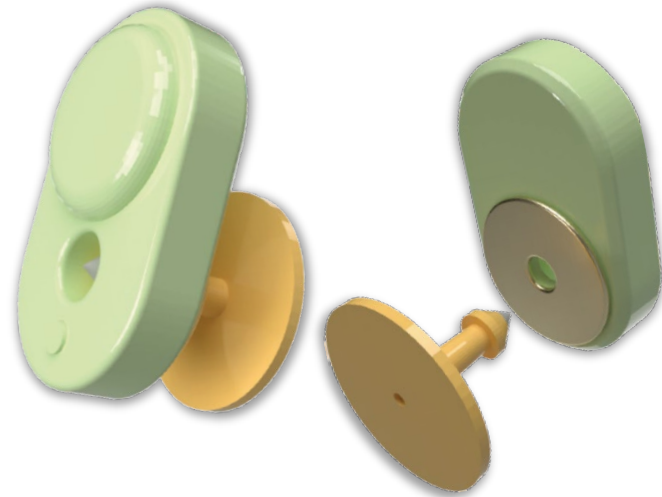

FARRPRO Sentry Tracker

Behavior and Environment Monitor for Individual Animals

Ear Tag for Behavior and Environment Monitor in Individual Animals

- ✓ Detect Basic Behaviors
- ✓ Monitor Body and Ambient Reference Temperatures

FEATURES

- Detects when an animal is standing, lying, or eating
- Data stored on FarrPro's Sentry app or remotely on a cloud server for access wherever you are
- Opportunity for predictive analysis and algorithms
- Customizable behavior detection
- 1-year battery life
- Durable & bio-compatible plastic housing

SPECIFICATIONS

Sentry Tracker	Details
Dimensions	1in x 2in x 0.4in
Weight	<0.6oz
Wireless Connectivity	BLE (Gateway or Sentry App)
Battery	1x CR2032 coin cell battery (1-year battery life)
Operating Temperature	-22°F to +131°F