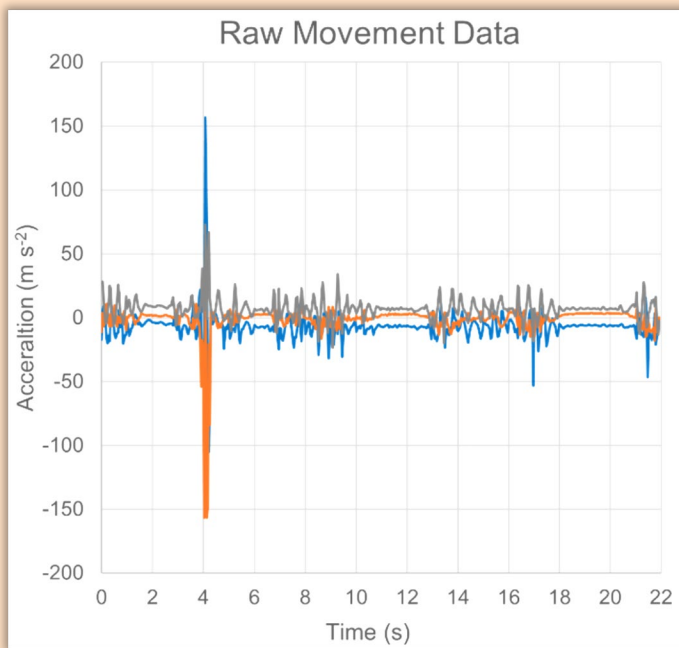

FARRPRO Sentry Tracker

Behavior and Environment Monitor for Individual Animals

Ear Tag for Behavior and Environment Monitor in Individual Animals

- ✓ Detect Basic Behaviors
- ✓ Monitor Body and Ambient Reference Temperatures

FEATURES

- Detects when an animal is standing, lying, or eating
- Data stored on FarrPro's Sentry app or remotely on a cloud server for access wherever you are
- Opportunity for predictive analysis and algorithms
- Customizable behavior detection
- 1-year battery life
- Durable & bio-compatible plastic housing

SPECIFICATIONS

Sentry Tracker	Details
Dimensions	1in x 2in x 0.4in
Weight	<0.6oz
Wireless Connectivity	BLE (Gateway or Sentry App)
Battery	1x CR2032 coin cell battery (1-year battery life)
Operating Temperature	-22°F to +131°F